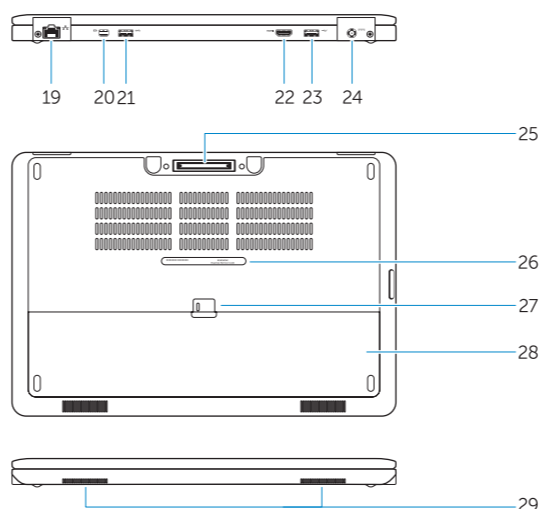

1. Battery-status light
2. Hard-drive activity light
3. Power-status light
4. Microphones
5. Camera
6. Camera-status light
7. Hard-drive activity light
8. Battery-status light
9. Wireless-status light
10. Security-cable slot
11. Power button
12. USB 3.0 connector
13. Headset connector
14. Contactless smart-card reader / Near Field Communication (NFC) reader (optional)
15. Fingerprint reader (optional)
16. Touchpad
17. Smart card reader (optional)
18. Memory card reader
19. Network connector
20. Mini-DisplayPort connector
21. USB 3.0 connector
22. HDMI connector
23. USB 3.0 connector with PowerShare
24. Power connector
25. Dock connector (optional)
26. Service-tag label
27. Battery release latch
28. Battery
29. Speakers